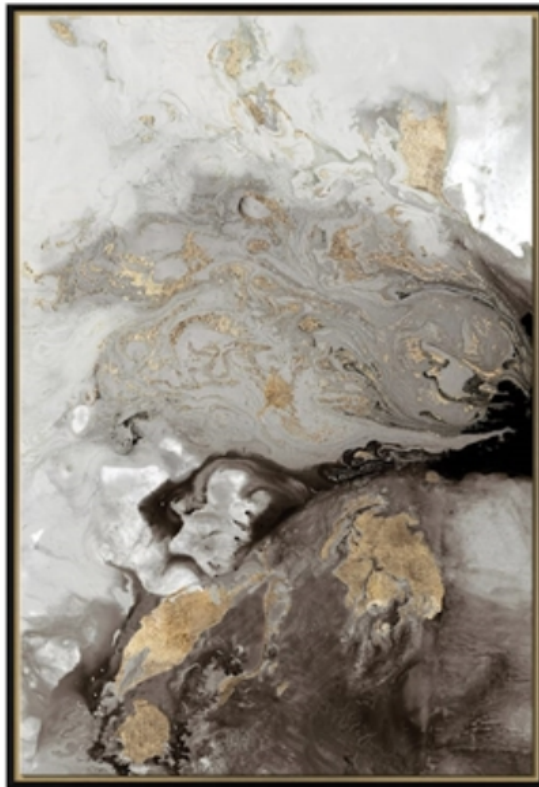

image source: <http://uploads.letschipit.com/xOkLo9jjFTyr4Ur6WbeMbrownpic.jpg>

**SW 7006  
EXTRA WHITE**

**SW 6075  
GARRET GRAY**

**SW 6258  
TRICORN BLACK**

**SW 7653  
SILVERPOINTE**

**SW 6076  
TURKISH COFFEE**

**SW 7655  
STAMPED  
CONCRETE**

**CHIPBOOK: MAYA'S OFFICE**

Due to individual printer limitations, colors seen here may not accurately reflect Sherwin-Williams paint colors. To confirm your color choices, visit your neighborhood Sherwin-Williams store and refer to our in-store color cards.