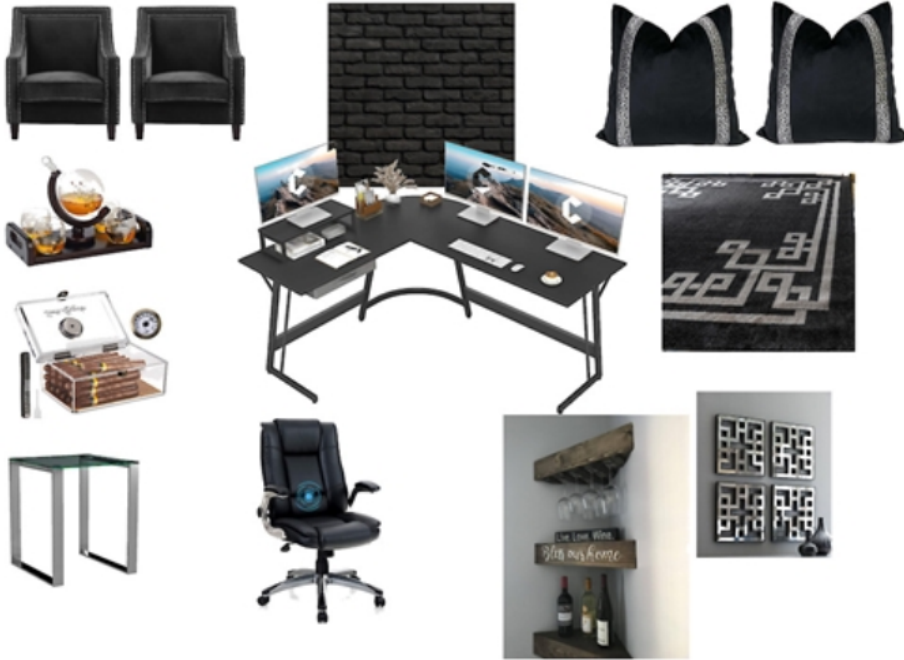

image source: <http://uploads.letschipit.com/OZUbwLpuAtqDlnbQCfRhmooboard.jpg>

SW 7006 EXTRA WHITE	SW 6054 CANYON CLAY
SW 6258 TRICORN BLACK	SW 6949 SLICK BLUE
SW 7083 DARKROOM	SW 7610 TURKISH TILE
SW 0077 CLASSIC FRENCH GRAY	SW 2858 HARVEST GOLD
SW 7657 TINSMITH	SW 2839 ROYCROFT COPPER RED